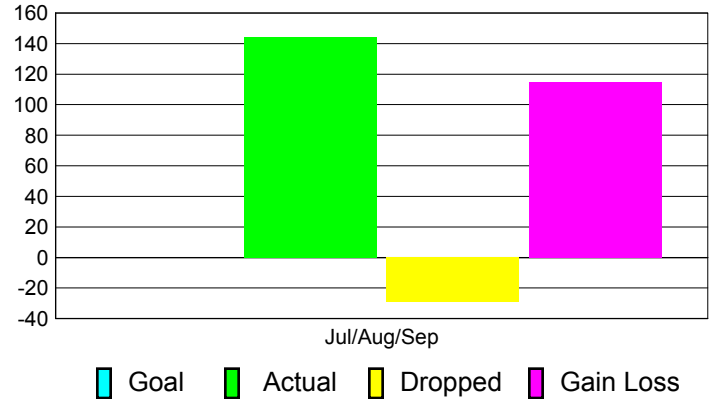

Membership Results 2012-2013

Goal, New, Dropped, Gain/Loss