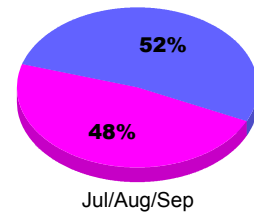

Membership Results
2012-2013

Membership
2011-2012

Month	Net Memb Goal	Actual New Memb	Actual Dropped Memb	Gain/Loss of Memb	Gain/Loss of Memb
Jul/Aug/Sep		144	-29	115	-20
Totals		144	-29	115	-20

Membership Results 2012-2013

Goal, New, Dropped, Gain/Loss

Comparison of Membership Gain/Loss

Current Year Compared to the Previous Year

Gender Comparison 2012-2013

Male Female