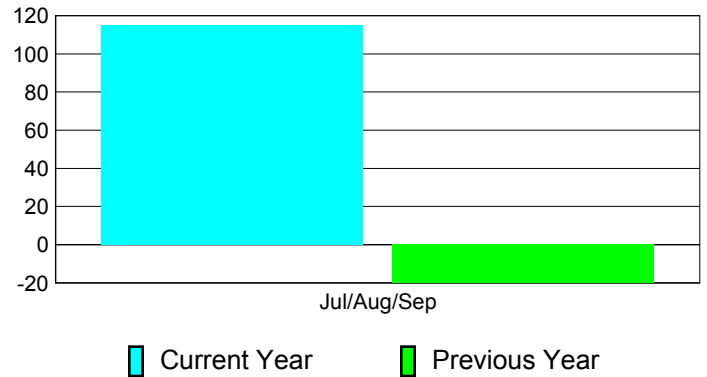

Membership Results
2012-2013

Membership
2011-2012

Month	Net Memb Goal	Actual New Memb	Actual Dropped Memb	Gain/Loss of Memb	Gain/Loss of Memb
Jul/Aug/Sep		144	-29	115	-20
Totals		144	-29	115	-20

Membership Results 2012-2013

Goal, New, Dropped, Gain/Loss

Comparison of Membership Gain/Loss

Current Year Compared to the Previous Year

Gender Comparison 2012-2013

Male Female