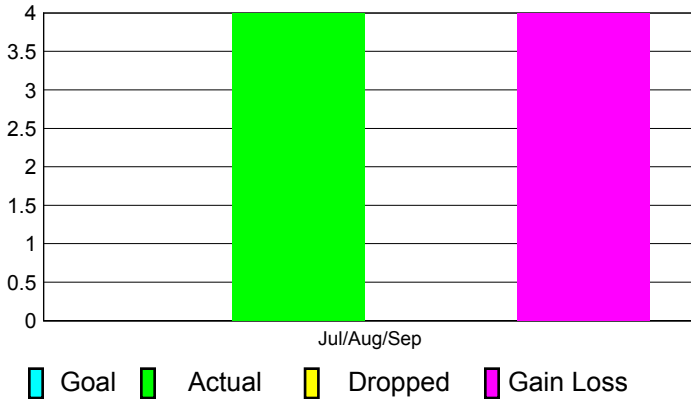

Club Results 2012-2013

Goal, New, Dropped, Gain/Loss

Comparison of Club Gain/Loss

Current Year Compared to the Previous Year

YTD Status Quo Clubs 2012-2013

Status Quo Clubs Compared to Status Quo Members

MEMBERSHIP